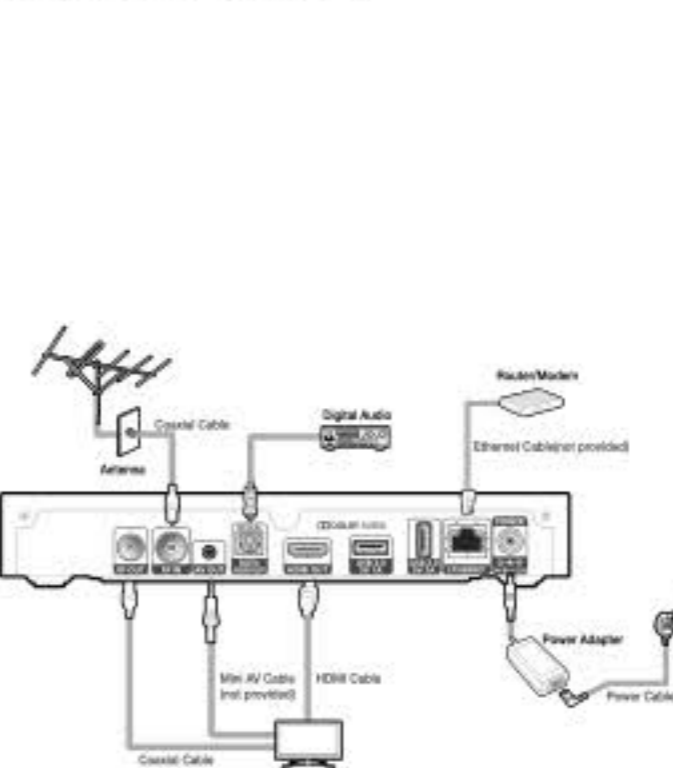

Connection Diagram

Specification

Model Name	QX-PC4312H	Ethernet port	• 10/100/1000 Mbit
General	• Net Weight: 578 g • Dimensions: 225 (W) x 33 (H) x 170 (D) mm • Operating Temperature Range: 0 °C to 45 °C • Operating Humidity Range: 0 % to 90 %	Internal WiFi	• 802.11ac 2x2 dual band (non-concurrent), Station
Tuner	• DTMB	Bluetooth	• 4.1 supporting dual mode low energy(BT and BLE operation)
Input Connector Type	• Female connector follow IEC 60169-2	Power Supply	• External PSU (14 V / 2.5 A)
Broadcasting Rx Frequency	• 470 – 862 MHz	Video Codec	• H.263/HEVC • MPEG2 (MP@ML, LL, HL) • MPEG4 AVC H.264 (MP@L4, HP@L4)
Broadcasting Rx Level	• -10 dBm – -82 dBm	Audio Codec	• MPEG I layer 12/3 • AAC • Dolby Digital Plus
Analog Audio/Video Output port	• *1 x mini AV	Video Resolution	• CVBS (576i) • HDMI (576i/576p/720p/1080i/1080p/2160p)
Digital Audio/Video Output port	• Audio/Video: 1 x HDMI 2.0 • Audio : 1 x SPDIF(optical)	Micro SD memory	• Up to 128GB
USB port	• 1 x USB 3.0 (1A) • 1 x USB 2.0 (1A)		
	• Design and specifications are subject to change without prior notice. • Weight and dimensions are approximate. • A Samsung mini AV cable is required to connect analog AV output port to TV composite input.		

Trouble Shooting Table

Problem Encountered/ Error Code	What can you do?
Black screen/80061B	Step 1: Switch off the modem and set top box. Step 2: Reconnect the broadband cable into the square socket of the modem. Step 3: Unplug the power cord from the modem. Step 4: Re-plug the modem power in 30 seconds; and wait for the lights to turn on. (around 2 – 3 minutes) Step 5: Reboot the set top box by pressing the Power button located on the top of your set top box for 5 seconds
Frozen screen/80062A-H	Step 1: Switch off the modem and set top box Step 2: Switch on modem 15 seconds later; and wait for LED signal to become stable (around 2-3 minutes) Step 3: Reboot the set top box
80061A	Step 1: Ensure your modem is switched on and the cable from modem to set top box is properly connected Step 2: Reboot your set top box by pressing the Power button located on the top of your set top box for 5 seconds
80063	Step 1: Reboot your set top box by pressing the Power button located on the top of your set top box for 5 seconds Step 2: Enter your service activation code. (First 4 digits of Registered customer's HKID/Passport number)

Video Tutorials
More tips and tricks available online at www.nowtv.now.com and in HOME > Settings > Video Tutorial!

"If you have any enquiries regarding the service", please call Now TV Customer Service Hotline 1833 888 or email us at cs@nowtv.now.com for assistance. PCCW Customer Service has launched a brand new Facebook page! Visit www.facebook.com/pccwcs, simply click "Like" to become our fan and enjoy the convenience of a one-stop direct-response PCCW customer service.